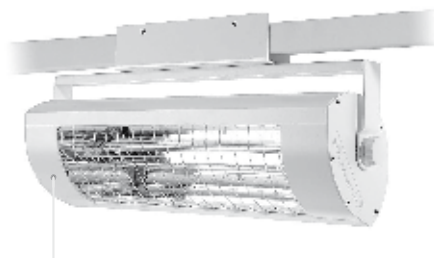

RAL 9016 (normal white)
RAL 9006 (white-aluminium)
All special RAL colours for a surcharge.

Colours of the end caps

As a standard white with white box, grey with all other colours.

Spot inserts in chrome colours.

Awning lighting nightlight with heating

Available frame colours

RAL 9016 (normal white)
RAL 9006 (white-aluminium)
All special RAL colours for a surcharge.

Colours of the end caps like the box.

Spot inserts in chrome colours.

Awning heating (heating surface approx. 12 m²)

Available frame colours

RAL 9016 (normal white)
RAL 9006 (white-aluminium)
All special RAL colours for a surcharge.

Colours of the end caps like the box.

Spot inserts in chrome colours.

Types of installation

Screwing to the cassette awnings using a special adapter

Easy clipping onto stay pipe awnings using a clamp strap

Technical data

	arabella nightlight	arabella nightlight with heating	arabella awning heating
Connection	230 V / 50 HZ	230 / 50 Hz / 10 A	230 V / 50 Hz / 6.5 A
Capacity of the heater tubes	-	1000 W (x2 heater tubes)	1400 W
Capacity of the spots	20 W / 12 V each, dimmable	20 W / 12 V each, dimmable	-
Swivel angel of the halogen spots	+/- 15°	+/- 15°	+/- 45°
Integrated power unit	✓	✓	
Protective system	IP 44	IP 24	IP 24
Connection cable	5 m with open end	5 m with open end	5 m with open end