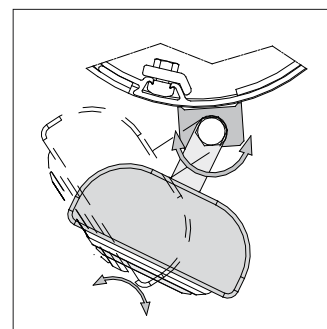

Awning heating (heating surface approx. 12 m²)

Available frame colours

RAL 9016 (normal white)
RAL 9006 (white-aluminium)
All special RAL colours for a surcharge.

Colours of the end caps like the box.

Spot inserts in chrome colours.

Types of installation

Screwing to the cassette awnings using a special adapter

Easy clipping onto stay pipe awnings using a clamp strap

Technical data

	arabella nightlight	arabella nightlight with heating	arabella awning heating
Connection	230 V / 50 HZ	230 / 50 Hz / 10 A	230 V / 50 Hz / 6.5 A
Capacity of the heater tubes	-	1000 W (x2 heater tubes)	1400 W
Capacity of the spots	20 W / 12 V each, dimmable	20 W / 12 V each, dimmable	-
Swivel angel of the halogen spots	+/- 15°	+/- 15°	+/- 45°
Integrated power unit	✓	✓	
Protective system	IP 44	IP 24	IP 24
Connection cable	5 m with open end	5 m with open end	5 m with open end