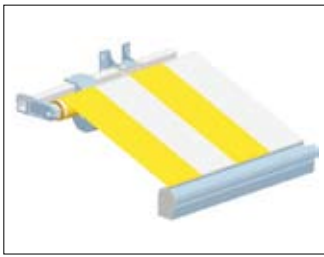

Product Information Hospitality Shadings

Effective sunscreen
Pleasant climate due to excellent shadowing effect
Easy and simple operation

Large-scale articulated arm awning

More stable is not possible. The aluminium construction allows for the drawing-out of the awning up to 5.5 m.

In addition, the convenient rain shelter protects against rain and the front tube maintains the tension.

Centre hinge with rust-free axle pin and redirection of the tension chain.

Stable arm bearing with easy inclination adjustment.