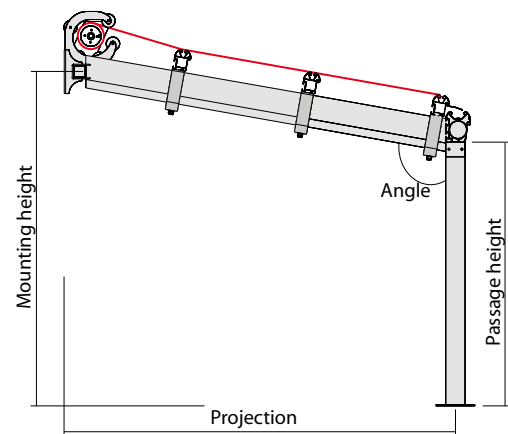

Large-scale hospitality awnings