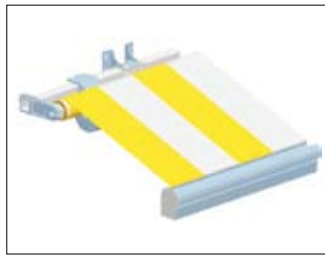

Product Information Hospitality Shadings

Effective sunscreen
Pleasant climate due to excellent shadowing effect
Easy and simple operation

Large-scale articulated arm awning

More stable is not possible. The aluminium construction allows for the drawing-out of the awning up to 5.5 m.

In addition, the convenient rain shelter protects against rain and the front tube maintains the tension.

Centre hinge with rust-free axle pin and redirection of the tension chain.

Stable arm bearing with easy inclination adjustment.