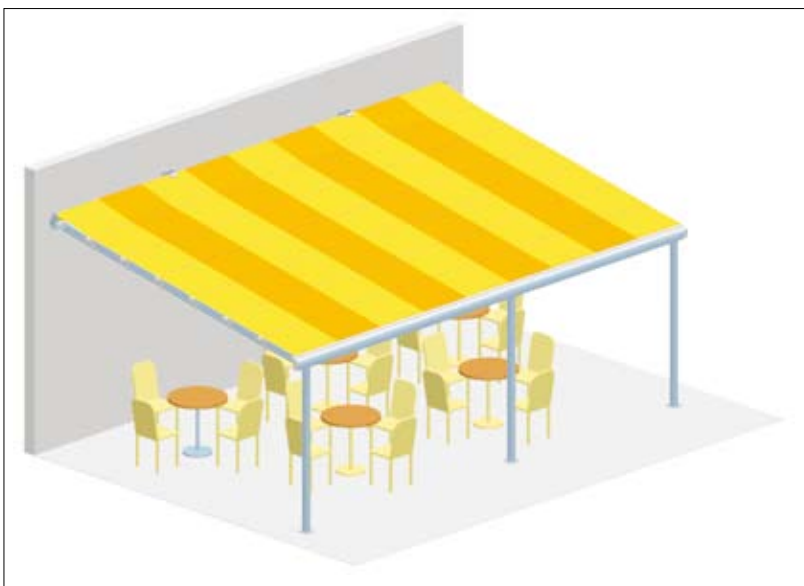

Product Information Hospitality Shadings

Effective sunscreen
Pleasant climate due to excellent shadowing effect
Easy and simple operation

Large-scale articulated arm awning

More stable is not possible. The aluminium construction allows for the drawing-out of the awning up to 5.5 m.

In addition, the convenient rain shelter protects against rain and the front tube maintains the tension.

Centre hinge with rust-free axle pin and redirection of the tension chain.

Stable arm bearing with easy inclination adjustment.

Large-scale hospitality awnings

Large-scale umbrellas

Model Palazzo

Available with different designs.
 - Round design, up to \varnothing 9 m
 - Quadratic design up to 7 x 7 m
 - Rectangular design up to 7 x 5 m

Large-scale free-arm umbrella Model Pendalex

- Offers even more free moving space under the umbrella roof.
 - Round design up to \varnothing 3.5 m
 - Square design up to 2.8 x 2.4 m

Qualified company:

Head Office:
HELLA Sonnen- und Wetterschutztechnik GmbH
 A-9913 Abfaltersbach 125
T. +43 (0)4846 / 65 55-0
F. +43 (0)4846 / 65 55-134
E: office@hella.info