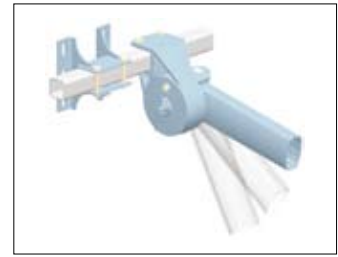

Product Information Hospitality Shadings

Effective sunscreen
Pleasant climate due to excellent shadowing effect
Easy and simple operation

Large-scale articulated arm awning

More stable is not possible. The aluminium construction allows for the drawing-out of the awning up to 5.5 m.

In addition, the convenient rain shelter protects against rain and the front tube maintains the tension.

Centre hinge with rust-free axle pin and redirection of the tension chain.

Stable arm bearing with easy inclination adjustment.