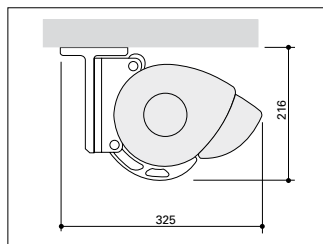

Articulated arms made from extruded aluminium and drop-forged hinges, powder-coated, with negative camber and corrosion protected round steel link chain with inlying noise-reduced special springs.

Fabric roll shaft

Made from galvanized steel, Ø 78 mm.

Extension profile

Made from extruded and powder-coated aluminium, to integrate the fabric and the flounce.

Inclination adjustment

Via adjusting screw continuously adjustable from approx. 5° to approx. 40°.

Drive options

a) Crank handle drive

With limit stop and freewheel using a crank rod with ball hook; length of the crank handle 1200, 1400, 1800 or special length up to 3000 mm;

(crank handle drive available up to an extension of max. 3.5 m).

b) Motor drive

Via tubular motor (230 V/50 Hz) with torque cut-off, pushed into the fabric roll shaft; VDE- and TÜV-certified. Noise emission level ≤ 70dB(A) acc. to EN ISO 12100-2:2003. Note: Motor drive not available with emergency crank handle.

Custom-made fabric

Acc. to current range. Width of the custom-made fabric = complete width -130 mm. Tolerances in length acc. to EN13561.

Installation options

On the wall, ceiling or rafter.

Colours

Frame colours in RAL 9016 (normal white), RAL 8019 (grey-brown), RAL 1015 (light ivory), RAL 5003 (sapphire blue), RAL 6028 (pine green) and RAL 9006 (white-aluminium). BiColor colour combinations available according to the table below.

Installation options

Ceiling installation