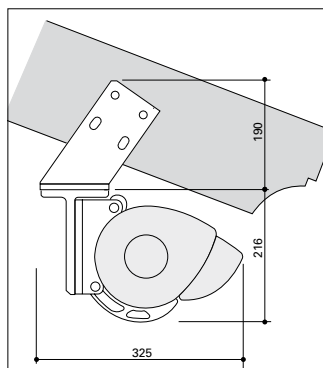

#### Installation options

On the wall, ceiling or rafter.

## Installation options

Ceiling installation

Wall installation

Rafter installation

<b>Max. width:</b>	
Single unit	6.5 m
Linked set	-
<b>Max. extension:</b>	
Single unit	4.0 m
Linked set	-
<b>Design:</b>	Cassette
<b>Articulated arm:</b>	Round steel link chain
Extruded aluminium, hinges made from cast aluminium.	
<b>Inclination:</b>	5° - 40°
Range of adjustment	
<b>Variomatic:</b>	
(with single units)	
Variable inclination adjustment up to an extension of 3.5 m	-
<b>VarioPlus Roller Blind:</b>	
(with single units)	
up to an extension of 3.5 m	-
<b>Coupleable:</b>	-
<b>Flounce:</b>	-
5 different forms, all fabric designs	
<b>Arm covering profile:</b>	-
<b>Wall connection profile:</b>	-
<b>Protection cover:</b>	
For open awning	-
<b>Frame colours:</b>	
<b>a) Standard:</b>	
RAL 9016 White	✓
RAL 9006 Silver	✓
RAL 8019 Brown	✓
RAL 1015 Light ivory	✓
RAL 5003 Sapphire blue	✓
RAL 6028 Pine green	✓
<b>b) Special colours:</b>	✓
Standard colours acc. to our RAL classic colour chart are available without surcharge.	
Special colours acc. to the RAL classic colour chart, such as pearl effect, metallic or fluorescent colours, as well as special colours acc. to other colour charts (e.g. DB, TIGER, NCS, Sikksens, etc.) on request.	✓
<b>Fixing:</b>	
Wall bracket (on concrete I)	✓
Ceiling bracket	+
Rafter bracket	+