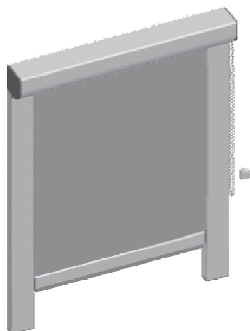

Anti-Glare Roller Blind and Black-out Blind

Type BS99 KZ

Anti-glare roller blind with draw-chain